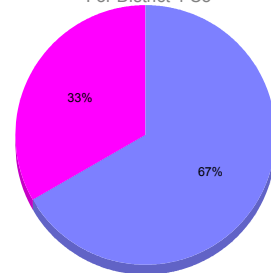

Gender Comparison 2010-2011

For District 4 C5

Oct/Nov/Dec

■ Male   ■ Female