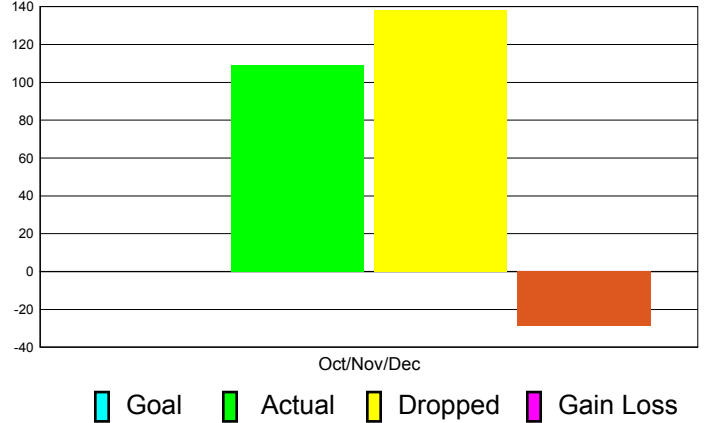

### YTD Status Quo Clubs 2010-2011

Status Quo Clubs Compared to Status Quo Members

## MEMBERSHIP

Membership Results  
2011-2012

Membership  
2010-2011

Month	Net Memb Goal	Actual New Memb	Actual Dropped Memb	Gain/Loss of Memb	Gain/ Loss of Memb
Oct/Nov/Dec	0	109	138	-29	22
<b>Totals</b>	<b>0</b>	<b>109</b>	<b>138</b>	<b>-29</b>	<b>22</b>

### Membership Results 2011-2012

Goal, New, Dropped, Gain/Loss